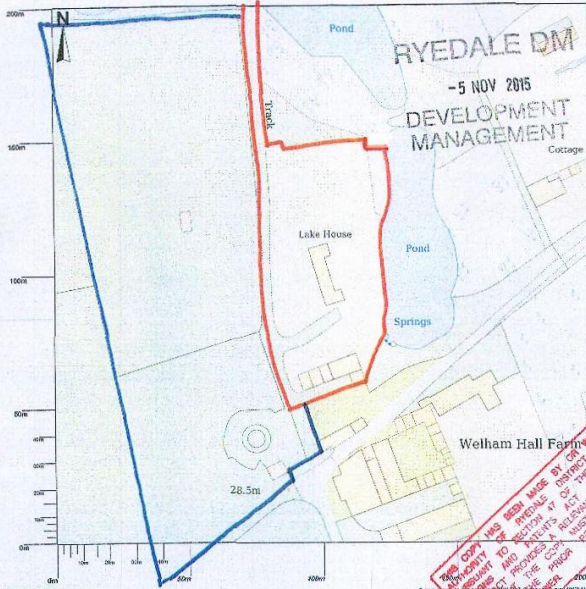

Lake House, Welham, Malton, YO17 9QF

THIS COPY HAS BEEN MADE BY THE
PROPERTY TO WHICH IT RELATES.
IT IS NOT TO BE USED FOR ANY OTHER
PURPOSE.
THE COPY HAS BEEN MADE BY THE
PROPERTY TO WHICH IT RELATES.
IT IS NOT TO BE USED FOR ANY OTHER
PURPOSE.