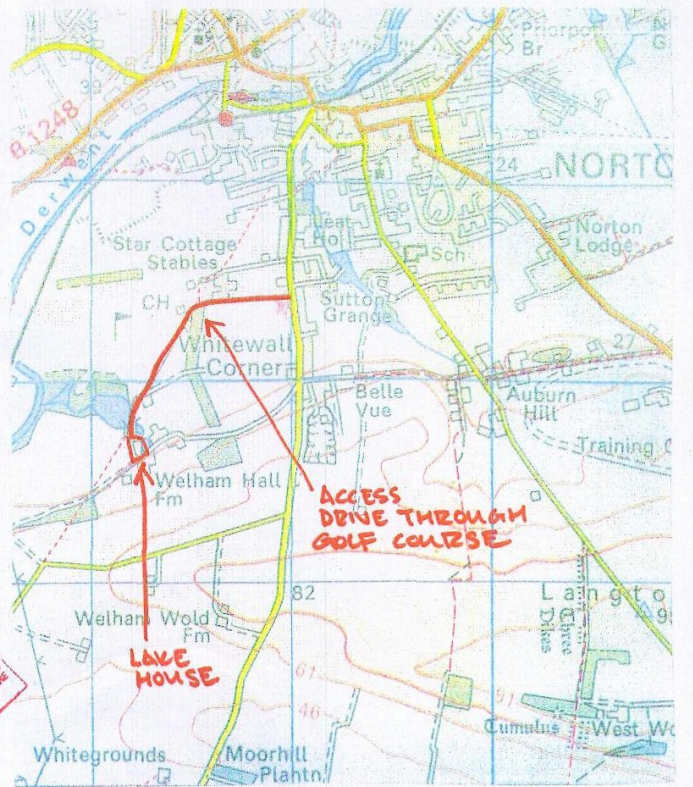

LOCATION PLANS
LAKE HOUSE

DRAWING N° LH.01